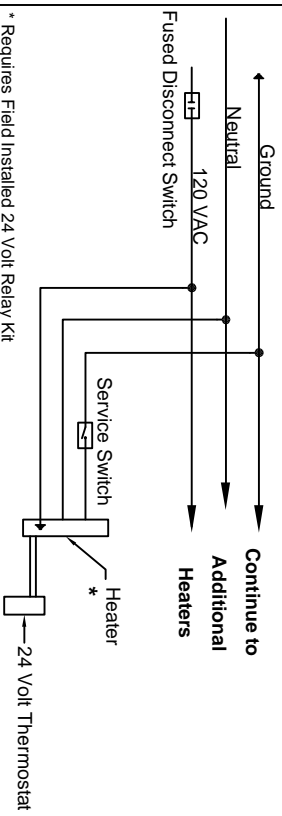

TYPICAL 24 VOLT THERMOSTAT WIRING CB, LTS, LTU, ETS & ETU SERIES TUBE HEATERS

SINGLE HEATER PER 24 VOLT THERMOSTAT

* Requires Field Installed 24 Volt Relay Kit
 LTU40-75 & CB20-50 Use Relay Kit #43274000
 LTU80-250 - LTS40-250 & ETU40-250 Use Relay Kit #43274010

MULTIPLE HEATERS PER 24 VOLT THERMOSTAT WITH FAN RELAY