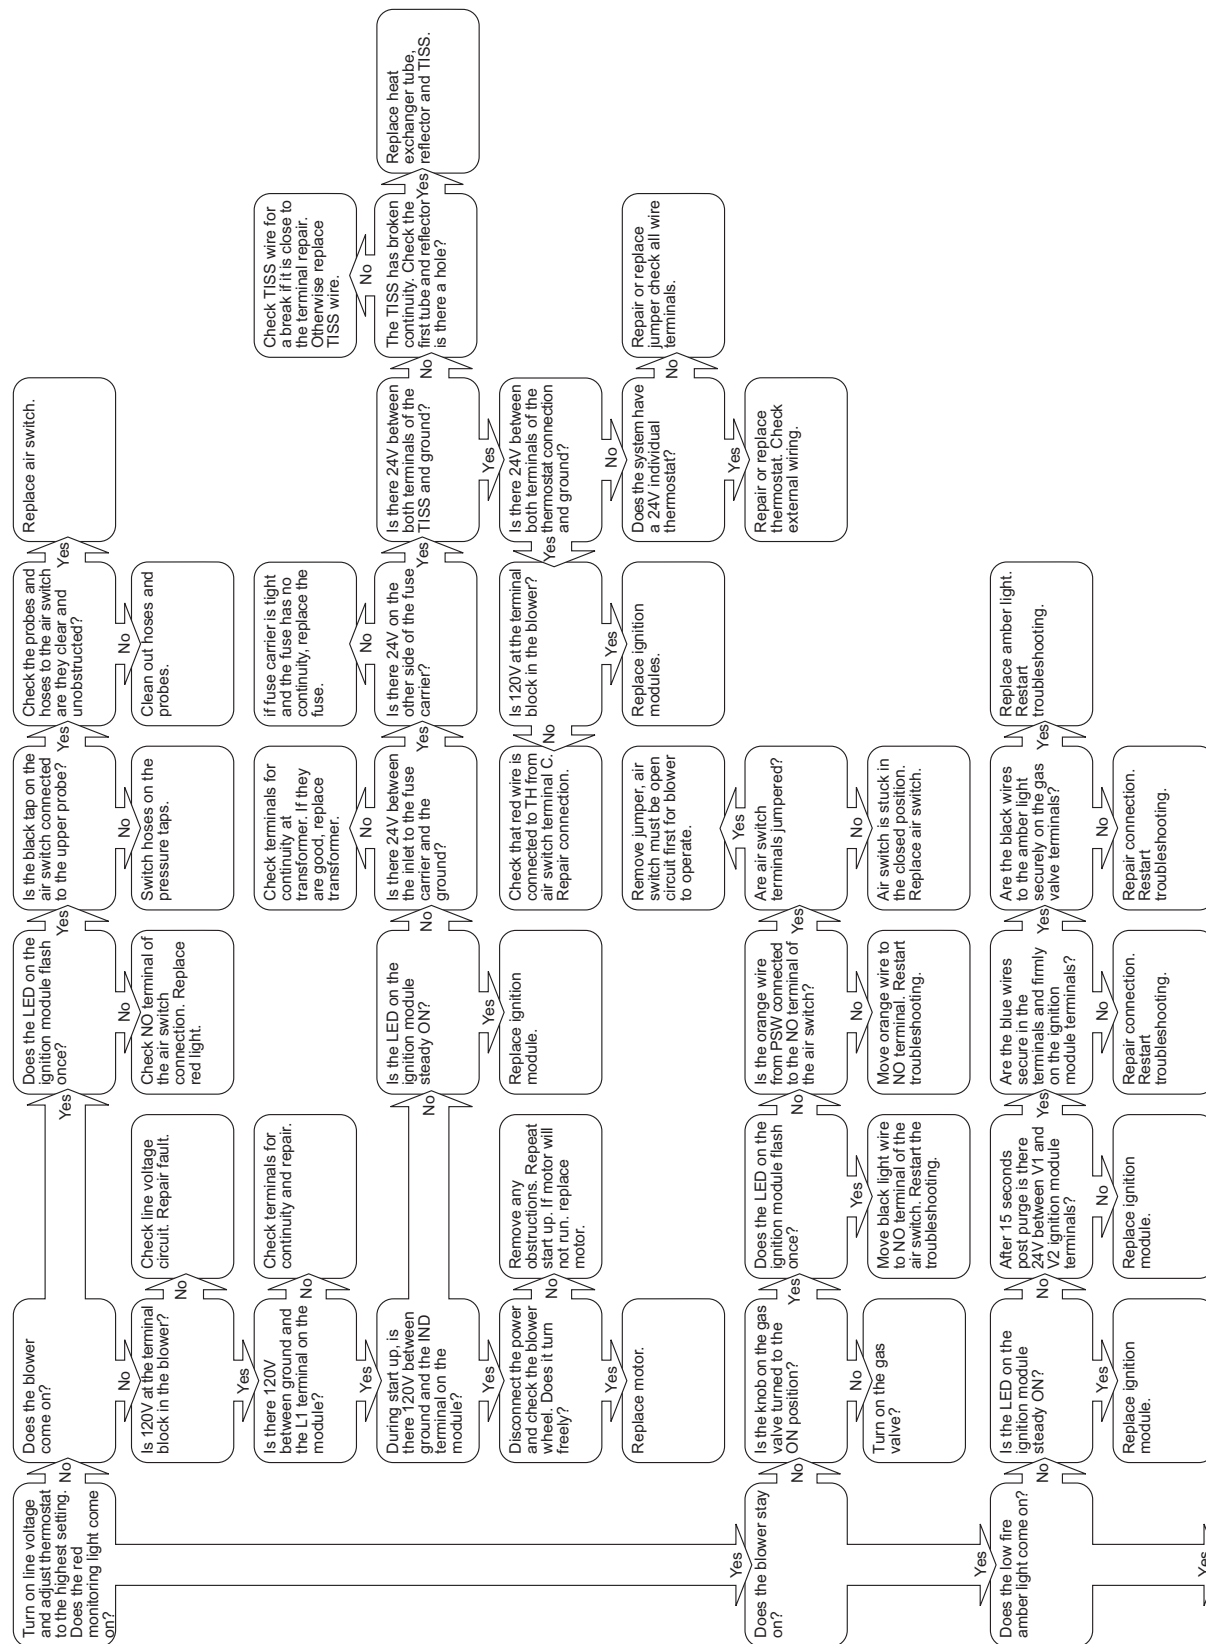

21.1) TROUBLESHOOTING GUIDE – TWO STAGE (N7/L7)

Troubleshooting continued on the next page.