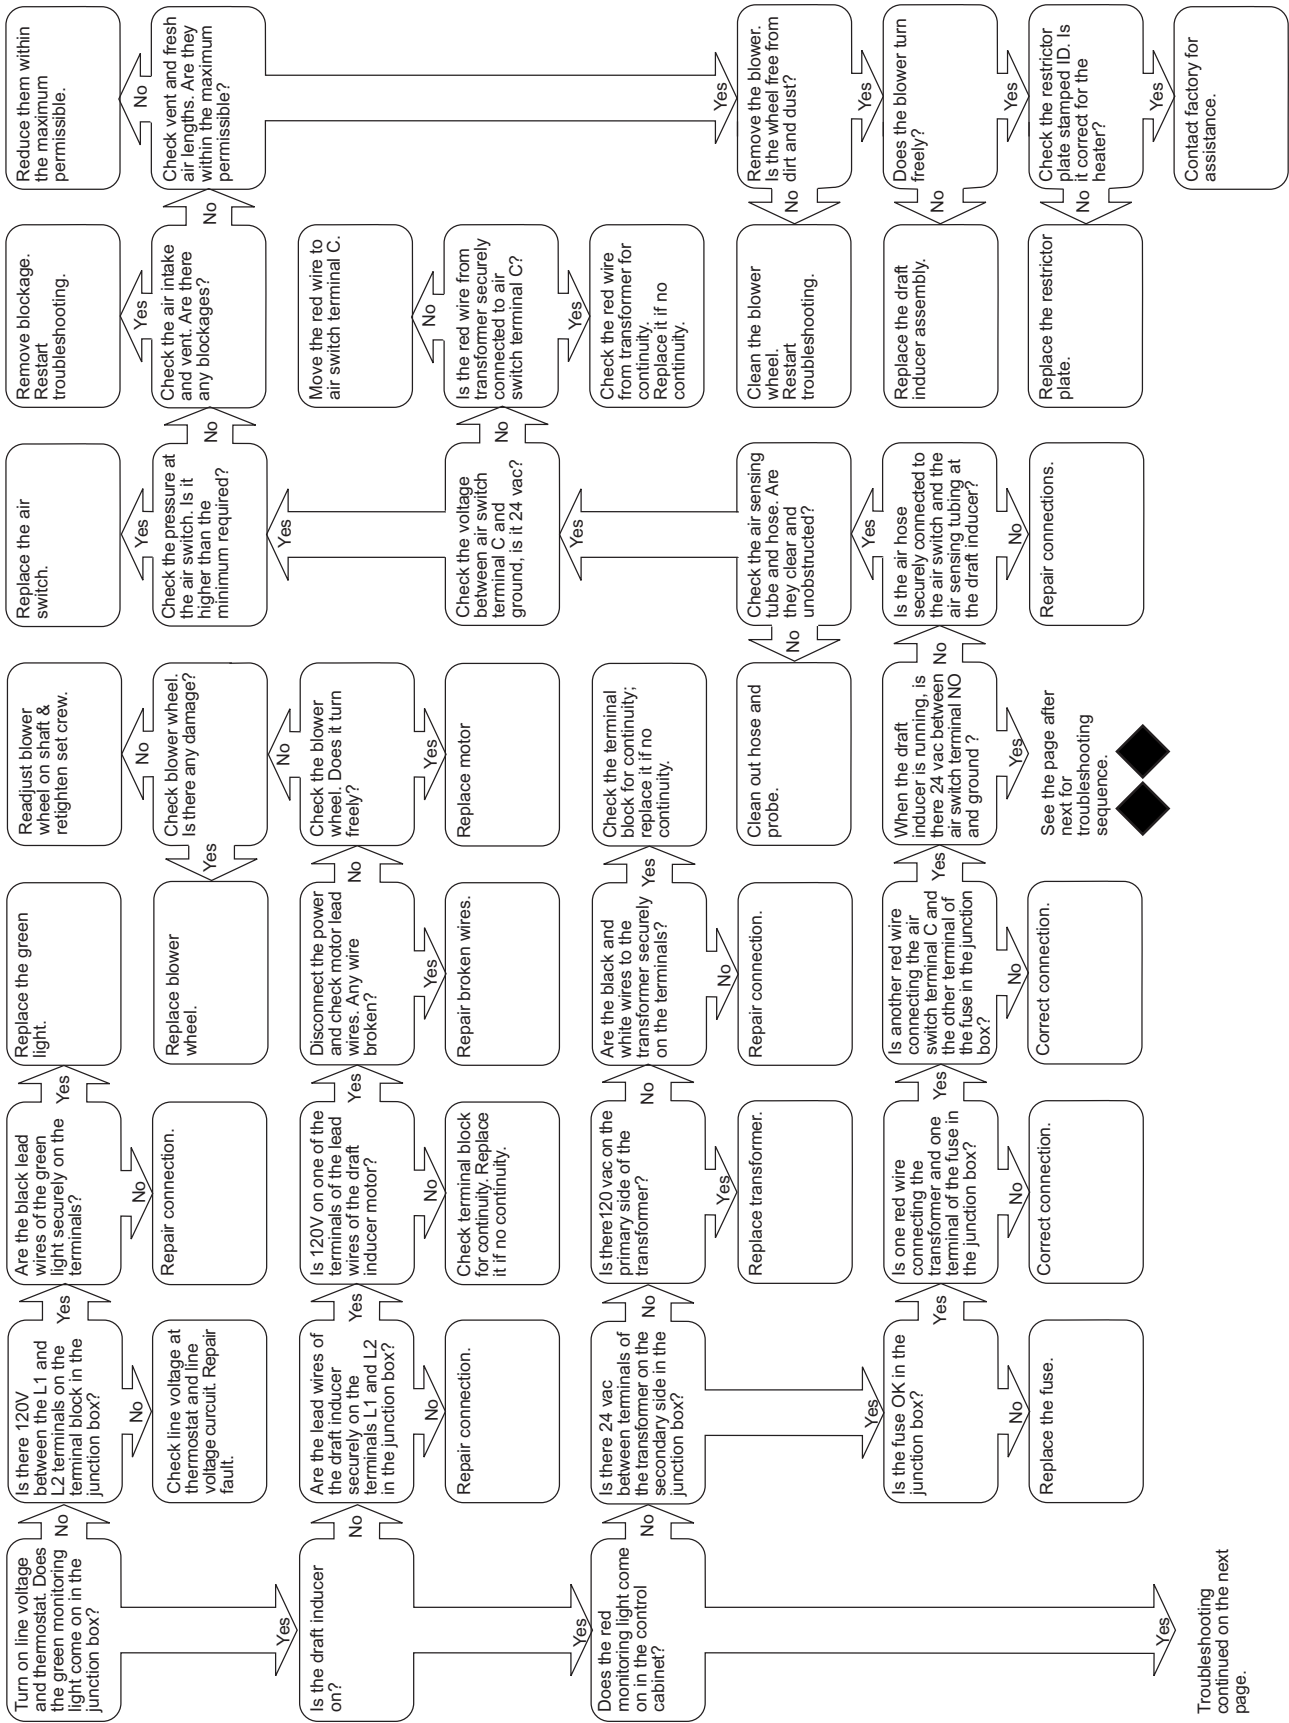

22.0 TROUBLESHOOTING GUIDE - SINGLE STAGE (N5/L5)

Troubleshooting continued on the next page.

See the page after next for troubleshooting sequence.

TROUBLESHOOTING GUIDE – SINGLE STAGE (CONTINUED)

TROUBLESHOOTING GUIDE – SINGLE STAGE (CONTINUED)

Troubleshooting continued from the previous page.

Troubleshooting continued from the previous page.

Troubleshooting continued from the page before last.