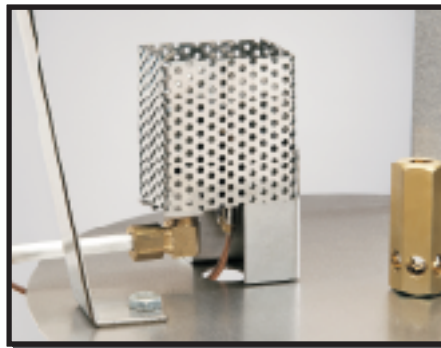

SPACE-RAY®

Introducing The Space-Ray® Single Jet Brooder With The Exclusive Wind-Buster™ Pilot System

Space-Ray's Features:

- **Heating Capacity Of 30,000 Btu/Hr (8.80 kW).**
- **Main Burner Head Made From Solid Brass For Added Strength.**
- **Factory Pre-Assembled Components For Ease Of Assembly And Installation.**
- **Maintenance Friendly Stainless Steel "Wind-Buster" Pilot System For Flame Stability And Dependable Ignition.**
- **Stainless Steel Main Burner Gas Line For Strength And Durability.**

Space-Ray's® Exclusive Patent Pending Wind-Buster™ Pilot System Can Withstand Wind In Excess of 7 MPH And Still Stay Lit.

- **46" Aluminum Canopy As Standard For Superior Reflectivity.**
- **Easy Leveling Low Profile Mounting Bracket.**
- **Multiple Control Options Including Zone, Modulating, Or Individual Thermostat Control.**
- **Meets Or Exceeds The Combustion Levels Required In The CSA Standard.**
- **Each Brooder Is Individually Tested For Safety.**