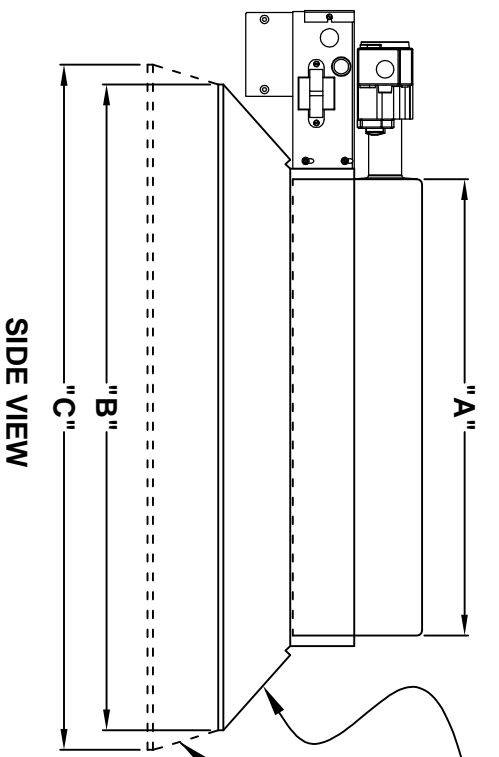

RSCA SERIES CERAMIC HEATERS

STANDARD REFLECTOR

OPTIONAL PARABOLIC EXTENSION

SIDE VIEW DIMENSIONS			
MODEL	"A"	"B"	"C"
RSCA3	10 ⁷ / ₈ "	19 ¹⁵ / ₁₆ "	21 ¹⁵ / ₁₆ "
RSCA6	21 ¹¹ / ₁₆ "	30 ⁷ / ₈ "	32 ³ / ₄ "
RSCA10	43 ¹ / ₈ "	52"	54"